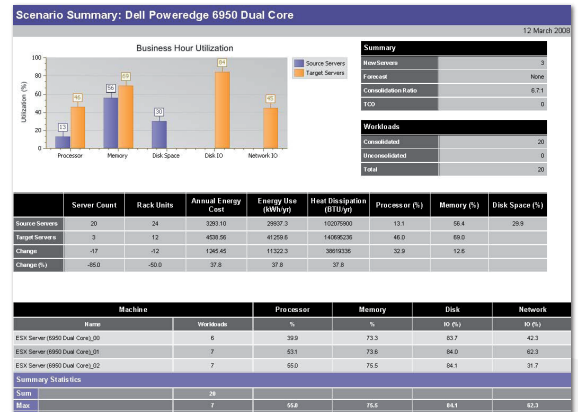

Our virtualisation service is made up of three areas:

proAssess

Capacity and Performance planning is one of the most important parts of server virtualisation. This is why we offer the **proAssess** service which provides detailed analysis of your existing server estate and shows you how to optimally configure your virtual infrastructure.